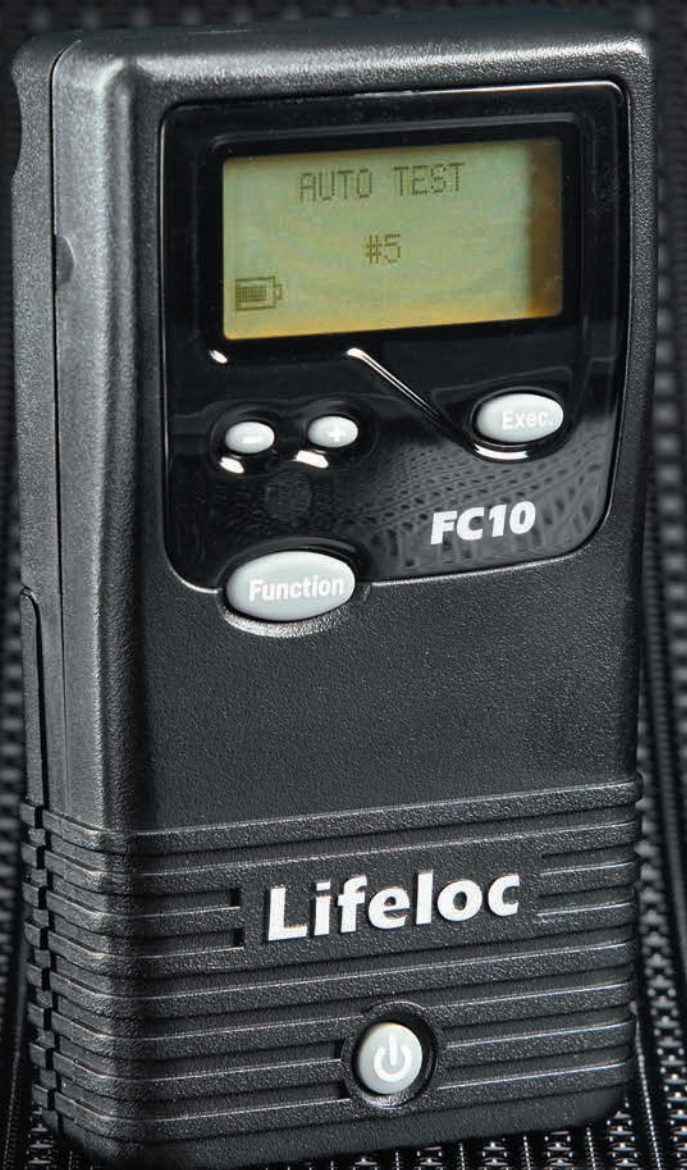

Lifeloc

Professional Breath Alcohol Tester

Unlock the power of the FC10 portable breath alcohol tester, a precision instrument providing you with the fastest most reliable results.

Lifeloc FC10

Professional Breath Alcohol Tester

Unlock the Power
of Alcohol Testing

Product Innovation

- Menu Driven Software
 - Easily guides users through the testing process
- Last Test Recall
- Visual & Audible Cues
 - Displays Breath Flow & Alcohol Curve
 - Audible prompts to ensure proper test taking
- Breath Pressure Sensor
 - Test will not activate until subject begins blowing
 - Additional security against an uncooperative subject

Precision Instrument

- Platinum Fuel Cell Sensor
 - Superior accuracy and long life
 - Alcohol specific
- Double Pump Sampling System
 - Unsurpassed Passive Testing
 - Perfect for open containers
 - Rapid multiple subject testing
- Rapid & Repeatable Test Taking
 - Immediate response on negative, <10 seconds on positive
 - Immediate recovery on negative, <30 seconds on positives
- Best in Class Operating Temperature
 - 0-55°C or 32-130°F

Ease of Use

- User Selectable Test Modes
 - Auto, Manual and Passive options
 - Passive can be turned on or off
- Dual Trigger Modes
 - End of Breath: test taken at end of breath sample
 - Precise Volume: test taken after detecting 1.5L of breath
- Large Backlit LCD Display
 - Excellent day or night visibility
 - Full 64 character display
 - Easy to understand prompts with full text alerts
 - Power saving Auto Shut-off
- Sturdy & Rugged Design
 - Optional rubber grip protects the unit from damage
 - Fits securely in your hand, small enough to fit in a shirt pocket
 - Heavy duty components and rugged case
- Long Battery Life
 - 160 hours of "on time" or up to 6000 tests
 - 4AA Alkaline or NiMH rechargeable batteries