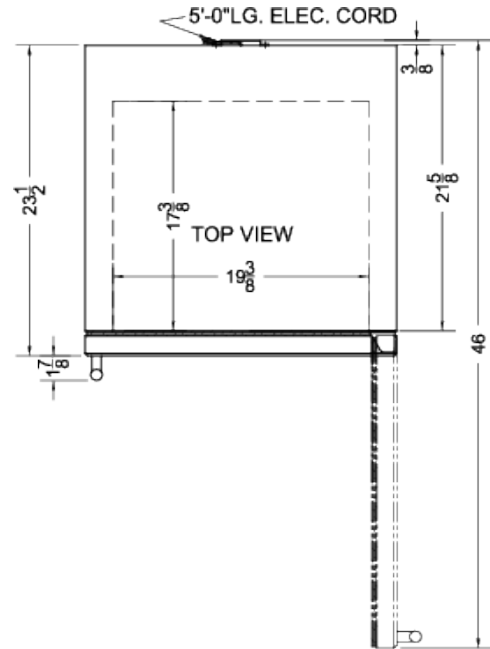

PTHC65G

36" x 23.63" x 23.5" (H x W x D)

Single chamber passive heating blanket warmer with glass door, stainless steel interior, digital thermostat, and lock

Highlights:

Designed and assembled in the USA

PTHC65G Specifications:

Overview	
Height of Cabinet	36.0" (91 cm)
Width	23.63" (60 cm)
Depth	23.5" (60 cm)
Depth with Handle	25.38" (64 cm)
Depth with door at 90°	46.0" (117 cm)
Capacity	4.57 cu.ft. (129 L)
Door	Glass
Cabinet	Black
US Electrical Safety	ETL
Canadian Electrical Safety	ETL-C
Amps	5.5
Voltage/Frequency	115 V AC/60 Hz
Weight	140.0 lbs. (64 kg)
Shipping Weight	145.0 lbs. (66 kg)
Parts & Labor Warranty	1 Year
Warming Cabinet	
Door Swing	RHD
Reversible	Yes
Adjustable Shelves	Yes
Shelf Type	Chrome
Shelf Qty	3
Thermostat Type	Digital
Interior Height	22.5" (57 cm)
Interior Width	19.38" (49 cm)
Interior Depth	17.38" (44 cm)
Level Legs	4
Dolly	Optional
Temperature Range	90 to 140°F