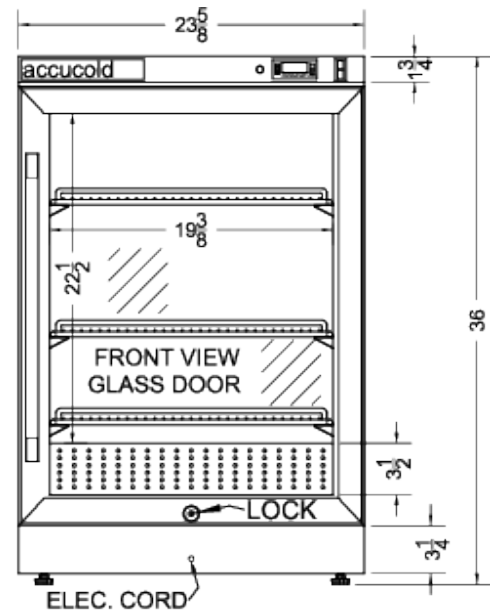

No internal fans or moving parts ensure silent, safe, and efficient operation

Stainless steel interior for durable use and easy cleaning

Product Features:

90 to 140°F temperature range	Designed and set to keep blankets warm in hospitals, medical and physical therapy offices, spas, and other facilities
Passive heating	Fixed heaters located at the bottom of the cabinet with no fans or moving parts to minimize lint buildup for safer, more efficient use
Digital thermostat	Electronic controls are conveniently located externally for easy temperature adjustment
Electronic readout	Large LED temperature display ensures your staff can easily monitor the interior temperature
Silent operation	No moving parts to ensure a quiet performance
Double pane tempered glass door	Heat-safe glass door offers a full view of stored contents, with a stainless steel door trim to highlight the interior
Professional handle	Stainless steel handle completes the professional look
Stainless steel interior	Interior walls are constructed from stainless steel to ensure lasting durability and easy cleaning
Cantilevered shelving system	Three easily adjustable chrome shelves to accommodate virtually any size

PTHC65G Specifications:

Overview	
Height of Cabinet	36.0" (91 cm)
Width	23.63" (60 cm)
Depth	23.5" (60 cm)
Depth with Handle	25.38" (64 cm)
Depth with door at 90°	46.0" (117 cm)
Capacity	4.57 cu.ft. (129 L)
Door	Glass
Cabinet	Black
US Electrical Safety	ETL
Canadian Electrical Safety	ETL-C
Amps	5.5
Voltage/Frequency	115 V AC/60 Hz
Weight	140.0 lbs. (64 kg)
Shipping Weight	145.0 lbs. (66 kg)
Parts & Labor Warranty	1 Year
Warming Cabinet	
Door Swing	RHD
Reversible	Yes
Adjustable Shelves	Yes
Shelf Type	Chrome
Shelf Qty	3
Thermostat Type	Digital
Interior Height	22.5" (57 cm)
Interior Width	19.38" (49 cm)
Interior Depth	17.38" (44 cm)
Level Legs	4
Dolly	Optional
Temperature Range	90 to 140°F