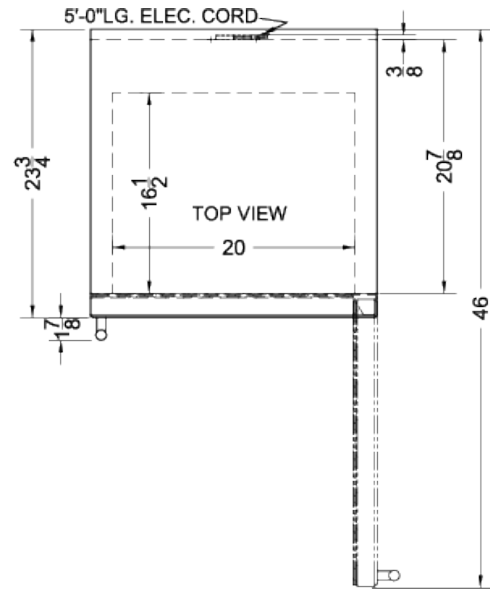

PTHC125G

60" x 23.63" x 23.75" (H x W x D)

Single chamber passive heating blanket warmer with a self-closing glass door, stainless steel interior, digital thermostat, stainless steel cabinet, and lock

Highlights:

PTHC125G Specifications:

Overview	
Height of Cabinet	60.0" (152 cm)
Width	23.63" (60 cm)
Depth	23.75" (60 cm)
Depth with Handle	25.63" (65 cm)
Depth with door at 90°	46.0" (117 cm)
Capacity	10.57 cu.ft. (299 L)
Door	Glass
Cabinet	Stainless Steel
US Electrical Safety	ETL
Canadian Electrical Safety	ETL-C
Amps	5.5
Voltage/Frequency	115 V AC/60 Hz
Weight	160.0 lbs. (73 kg)
Shipping Weight	750.0 lbs. (340 kg)
Parts & Labor Warranty	1 Year
Warming Cabinet	
Door Swing	RHD
Reversible	No
Adjustable Shelves	Yes
Shelf Type	Chrome
Shelf Qty	4
Thermostat Type	Digital
Interior Height	45.25" (115 cm)
Interior Width	20.0" (51 cm)
Interior Depth	16.5" (42 cm)
Dolly	Optional
Temperature Range	90 to 140°F