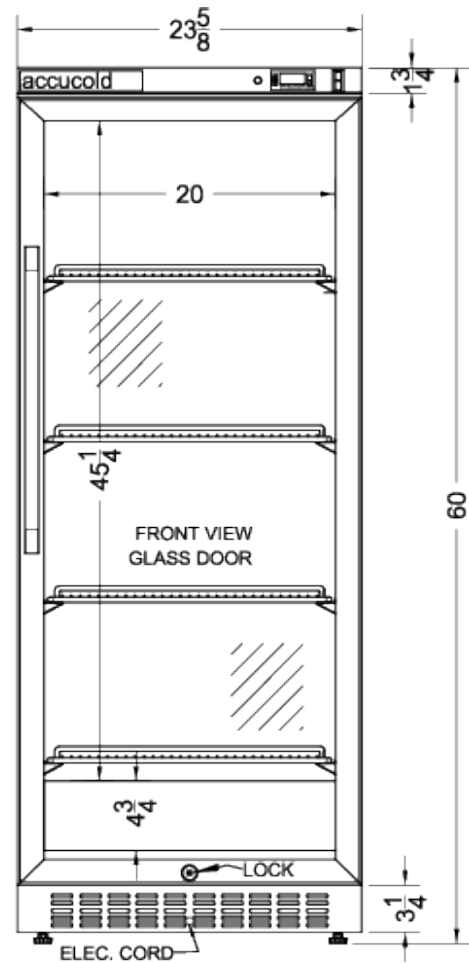

PTHC125G

60" x 23.63" x 23.75" (H x W x D)

Single chamber passive heating blanket warmer with a self-closing glass door, stainless steel interior, digital thermostat, stainless steel cabinet, and lock

Highlights:

PTHC125G Specifications:

Overview	
Height of Cabinet	60.0" (152 cm)
Width	23.63" (60 cm)
Depth	23.75" (60 cm)
Depth with Handle	25.63" (65 cm)
Depth with door at 90°	46.0" (117 cm)
Capacity	10.57 cu.ft. (299 L)
Door	Glass
Cabinet	Stainless Steel
US Electrical Safety	ETL
Canadian Electrical Safety	ETL-C
Amps	5.5
Voltage/Frequency	115 V AC/60 Hz
Weight	160.0 lbs. (73 kg)
Shipping Weight	750.0 lbs. (340 kg)
Parts & Labor Warranty	1 Year
Warming Cabinet	
Door Swing	RHD
Reversible	No
Adjustable Shelves	Yes
Shelf Type	Chrome
Shelf Qty	4
Thermostat Type	Digital
Interior Height	45.25" (115 cm)
Interior Width	20.0" (51 cm)
Interior Depth	16.5" (42 cm)
Dolly	Optional
Temperature Range	90 to 140°F