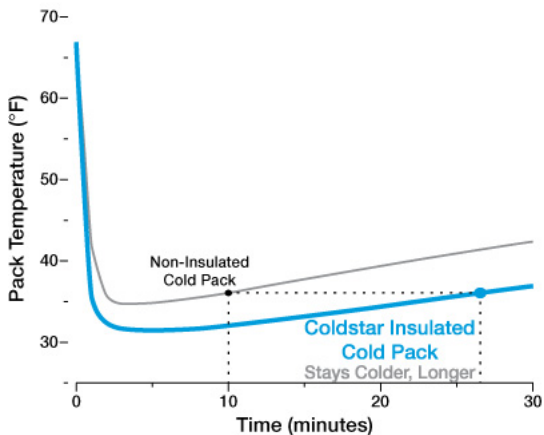

## Why ice pack/cold pack and heating pad/heat pack Insulation?

### Comfortable, Long-Lasting Cold Packs and Ice Packs

The one-side insulated instant cold pack and ice packs, originally patented and modernized by Coldstar, is made to provide longer lasting cold therapy and provide a higher performance of cold therapy. Focusing cold to the desired area of injury by insulating one side of the instant cold pack, Coldstar revolutionized the way injuries are treated. The graph below illustrates the long-lasting power of Coldstar's one-side insulated instant cold packs (available in standard and junior sizes).

### Insulated Cold Pack vs Non-Insulated Cold Pack

The above graphs show simulated curves of instant pack performance based upon test results.

For more information, please feel free to contact us.