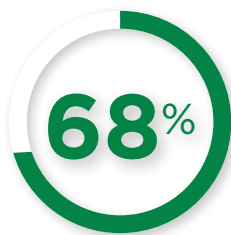

enMotion®

enMotion® brown  
towels contain  
**100%**  
recycled  
material

enMotion® brown paper  
towels help create a positive  
customer experience—**and an  
association with sustainability.**

of consumers say having enMotion® paper towel  
systems with **brown paper towels improves  
their perception of public restrooms.\***