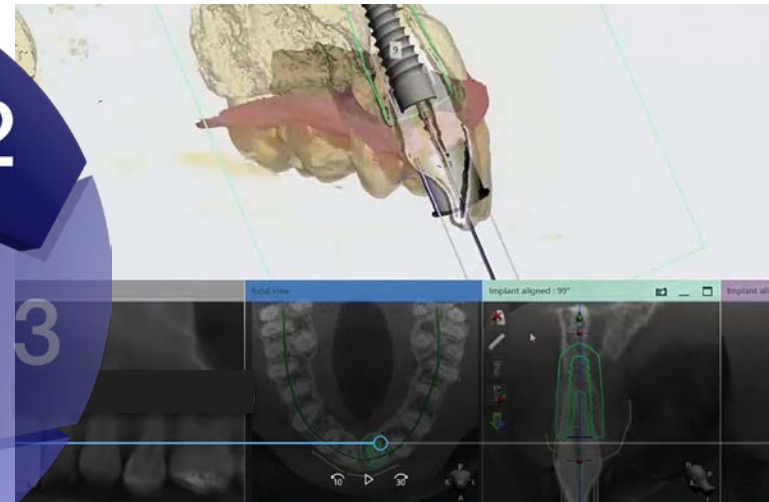

37TH IDS
MARCH 21 – 25, 2017 IN COLOGNE

RENÉ WILLI, PRESIDENT GLOBAL
DENTAL SURGICAL GROUP

CREATE A DIGITAL PATIENT

PROSTHETICALLY DRIVEN PLANNING

PRODUCTION OF SURGICAL GUIDE

SURGERY AND SOFT TISSUE MANAGEMENT

DESIGN AND PRODUCTION OF FINAL RESTORATION

FINAL RESTORATIONS

WE CHANGE THE WAY LABS AND CLINICIANS WORK