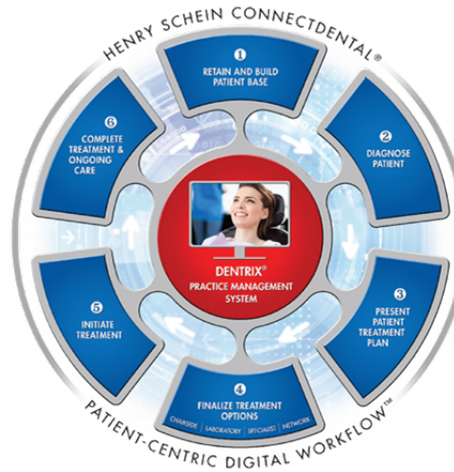

to

Enhance the patient experience

Deliver predictable, quality dentistry

Improve efficiency and productivity

Integrating digital
technology into
every step of your
clinical workflow.

- Enhancing the patient experience
- Delivering predictable, quality dentistry
- Improving efficiency and productivity

Trusted
Advice

Open Architecture
Solutions

Practice Management
Interoperability

Laboratory
Connectivity

Education, Integration
and Support

The Promise of Henry Schein ConnectDental

1. Trusted Advice

Trusted Advice

Open Architecture Solutions

Practice Management Interoperability

Laboratory Connectivity

Education, Integration and Support

The Promise of Henry Schein ConnectDental 2. An Open Architecture of Digital Solutions –

Trusted
Advice

Open Architecture
Solutions

Practice Management
Interoperability

Laboratory
Connectivity

Education, Integration
and Support

The Promise of Henry Schein ConnectDental

3. Practice Management Interoperability –